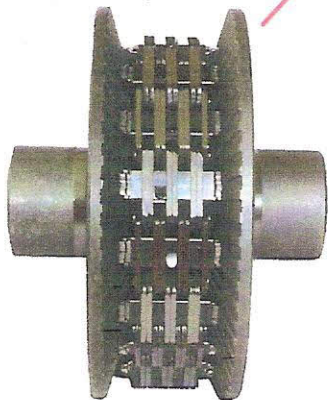

Consultoria Textil Import
Export Vendas Manutenção

ORIGINAL VARIATORS CHAINS AND DISCS

For Somet and Vamatex looms

VAMATEX

*Variator chain for 401 - 9000+
Art. L231 -- Code. 0428004
R.T.S. VA140*

SOMET

*Variator chain for Master
Art. L030 -- Code. CMZ081*

*Variator pulley for Master
Code. CMZ153*